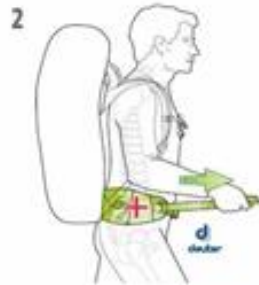

Tipos de espalda

Chat

Roberto Aguirre a Todos

Roberto Aguirre a Todos

buenas tardes

Miguel Angel Perez Calvo a Todos

Se entrecorta

Rive Jose Pello a Todos

hola buenas noches desde burgos

Aira Roberto Rodriguez a Todos

buenas desde Alcalá de Henares

Manuel Gobierno Sosa a Todos

el sonido es deficiente ?

Montaña Castillo y todos a Todos

lo siento, es la conexión de Roberto que no debe ser muy buena

De mi para Todos

Ciertamente se oye fatal, se entrecorta mucho

Montaña Castillo y ... a Todos

acordaros de que está la pestaña de "preguntas y respuestas" para hacer vuestras consultas.

¿No puedo ver sus mensajes? La gestión está fallando

Enviar a Todos

Los permisos y otros participantes pueden ver su perfil